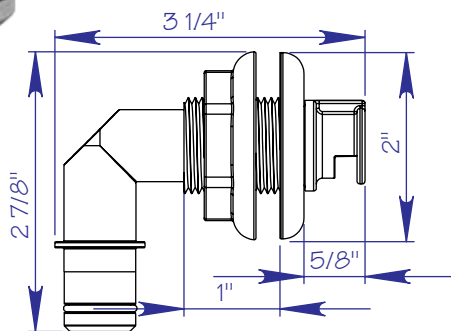

Spray head Aerators

Spray head, Straight

- Spray head may be rotated to promote livewell water circulation

	Qwik-Lok Part #	Barbed Part #
Sprayhead, Straight	MA-071-QLW	MA-071-W

Spray head, Elbow

- Spray head may be rotated to promote livewell water circulation

	Qwik-Lok Part #	Barbed Part #
Sprayhead, Elbow	MA-077-QLW	MA-077-W

Spray head Aerators

Spray head with Shut-off

- Fully adjustable from off to fully open
- Ideal for use with single fill pump routed to two or more bait or livewells
- Not for use with V2 or V3 automatic system