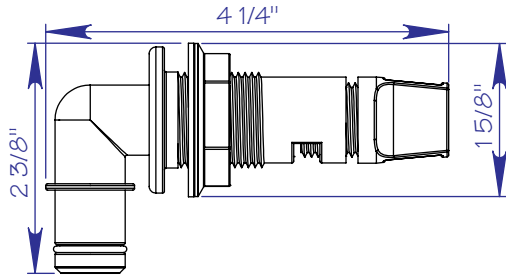

Spray head Aerators

Spray head, Straight

- Spray head may be rotated to promote livewell water circulation

	Qwik-Lok Part #	Barbed Part #
Sprayhead, Straight	MA-071-QLW	MA-071-W

Spray head, Elbow

- Spray head may be rotated to promote livewell water circulation

	Qwik-Lok Part #	Barbed Part #
Sprayhead, Elbow	MA-077-QLW	MA-077-W

Spray head Aerators

Spray head with Shut-off

- Fully adjustable from off to fully open
- Ideal for use with single fill pump routed to two or more bait or livewells
- Not for use with V2 or V3 automatic system