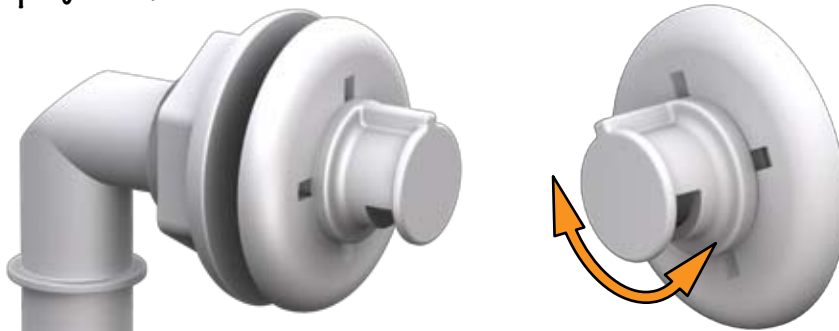

Spray head Aerators

Spray head, Straight

- Spray head may be rotated to promote livewell water circulation

	Qwik-Lok Part #	Barbed Part #
Sprayhead, Straight	MA-071-QLW	MA-071-W

Spray head, Elbow

- Spray head may be rotated to promote livewell water circulation

	Qwik-Lok Part #	Barbed Part #
Sprayhead, Elbow	MA-077-QLW	MA-077-W

Spray head Aerators

Spray head with Shut-off

- Fully adjustable from off to fully open
- Ideal for use with single fill pump routed to two or more bait or livewells
- Not for use with V2 or V3 automatic system

	Qwik-Lok Part #	Barbed Part #
Sprayhead with Shut-off	MA-051-QLW	MA-051-W

Notes: