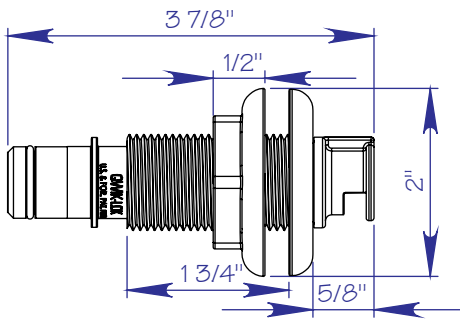

Spray head Aerators

Spray head, Straight

- Spray head may be rotated to promote livewell water circulation

	Qwik-Lok Part #	Barbed Part #
Sprayhead, Straight	MA-071-QLW	MA-071-W

Spray head, Elbow

- Spray head may be rotated to promote livewell water circulation

	Qwik-Lok Part #	Barbed Part #
Sprayhead, Elbow	MA-077-QLW	MA-077-W

Spray head Aerators

Spray head with Shut-off

- Fully adjustable from off to fully open
- Ideal for use with single fill pump routed to two or more bait or livewells
- Not for use with V2 or V3 automatic system

	Qwik-Lok Part #	Barbed Part #
Sprayhead with Shut-off	MA-051-QLW	MA-051-W

Notes: