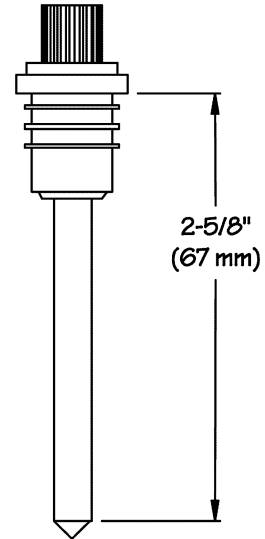

Millennium™ Optical Level Indicators

Length Specifications

With Sleeves (For use in battery cell covers)

Short
BA-137

Standard
BA-134

Long
BA-135

Extra Long
BA-136

Without Sleeves (For use in 35P caps)

Short
BD-137

Standard
BD-134

Long
BD-135

Extra Long
BD-136