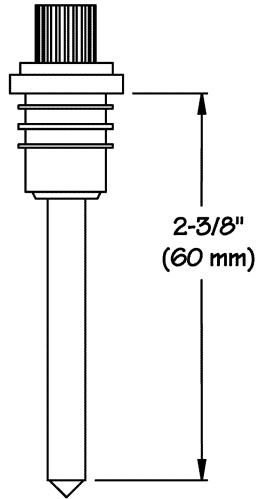

Millennium™ Optical Level Indicators

Length Specifications

With Sleeves (For use in battery cell covers)

Short
BA-137

Standard
BA-134

Long
BA-135

Extra Long
BA-136

Without Sleeves (For use in 35P caps)

Short
BD-137

Standard
BD-134

Long
BD-135

Extra Long
BD-136