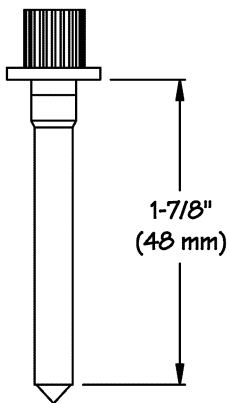

Millennium™ Optical Level Indicators

Length Specifications

With Sleeves (For use in battery cell covers)

Short
BA-137

Standard
BA-134

Long
BA-135

Extra Long
BA-136

Without Sleeves (For use in 35P caps)

Short
BD-137

Standard
BD-134

Long
BD-135

Extra Long
BD-136