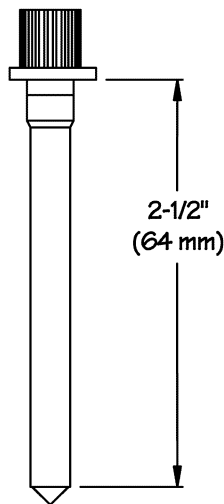

Millennium™ Optical Level Indicators

Length Specifications

With Sleeves (For use in battery cell covers)

Short
BA-137

Standard
BA-134

Long
BA-135

Extra Long
BA-136

Without Sleeves (For use in 35P caps)

Short
BD-137

Standard
BD-134

Long
BD-135

Extra Long
BD-136