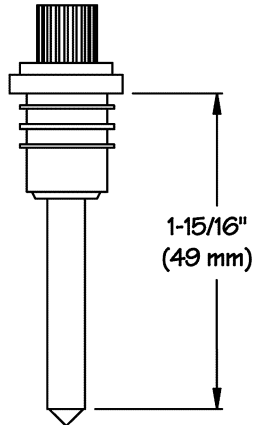

Millennium™ Optical Level Indicators

Length Specifications

With Sleeves (For use in battery cell covers)

Short
BA-137

Standard
BA-134

Long
BA-135

Extra Long
BA-136

Without Sleeves (For use in 35P caps)

Short
BD-137

Standard
BD-134

Long
BD-135

Extra Long
BD-136