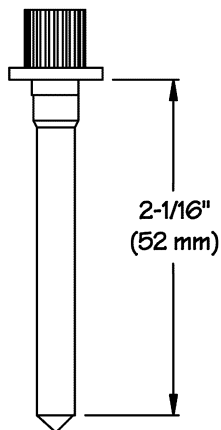

Millennium™ Optical Level Indicators

Length Specifications

With Sleeves (For use in battery cell covers)

Short
BA-137

Standard
BA-134

Long
BA-135

Extra Long
BA-136

Without Sleeves (For use in 35P caps)

Short
BD-137

Standard
BD-134

Long
BD-135

Extra Long
BD-136