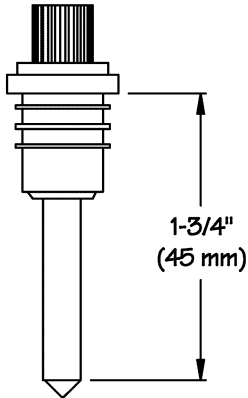

Millennium™ Optical Level Indicators

Length Specifications

With Sleeves (For use in battery cell covers)

Short
BA-137

Standard
BA-134

Long
BA-135

Extra Long
BA-136

Without Sleeves (For use in 35P caps)

Short
BD-137

Standard
BD-134

Long
BD-135

Extra Long
BD-136