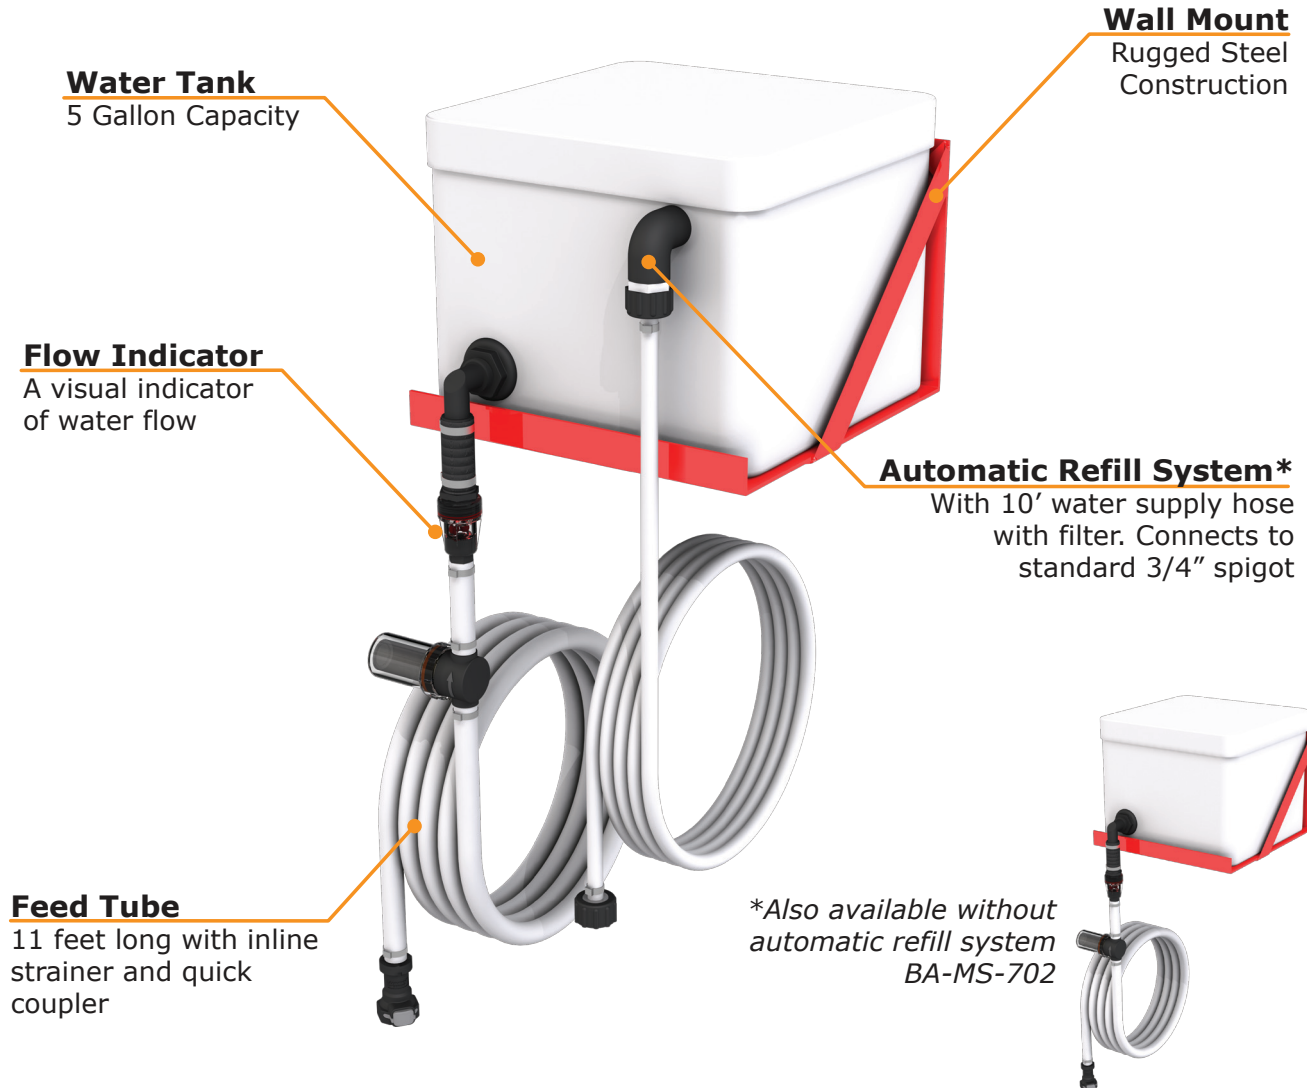

# GRAVITY TANKS

Gravity Tank	<b>BA-MS-700</b>
Gravity Tank without Auto Refill	<b>BA-MS-702</b>

Just put on a shelf or use our rugged mounting bracket. Bottom of tank must be at a minimum of six feet above the top of the batteries being watered. Tank automatically refills itself. Compatible with Deionized Water.

For batteries equipped with Millennium Plus+ or Pro-Fill systems SPW system must have BA-QDV-500 or BA-QDV-505 Quick Coupler)

**1 FLOW-RITE CONTROLS  
1 YEAR WARRANTY**

Flow-Rite Controls, 960 74th St, Byron Center, MI 49315  
phone: 616-583-1700 ~ fax: 616-878-5151 ~ [www.flow-rite.com](http://www.flow-rite.com)