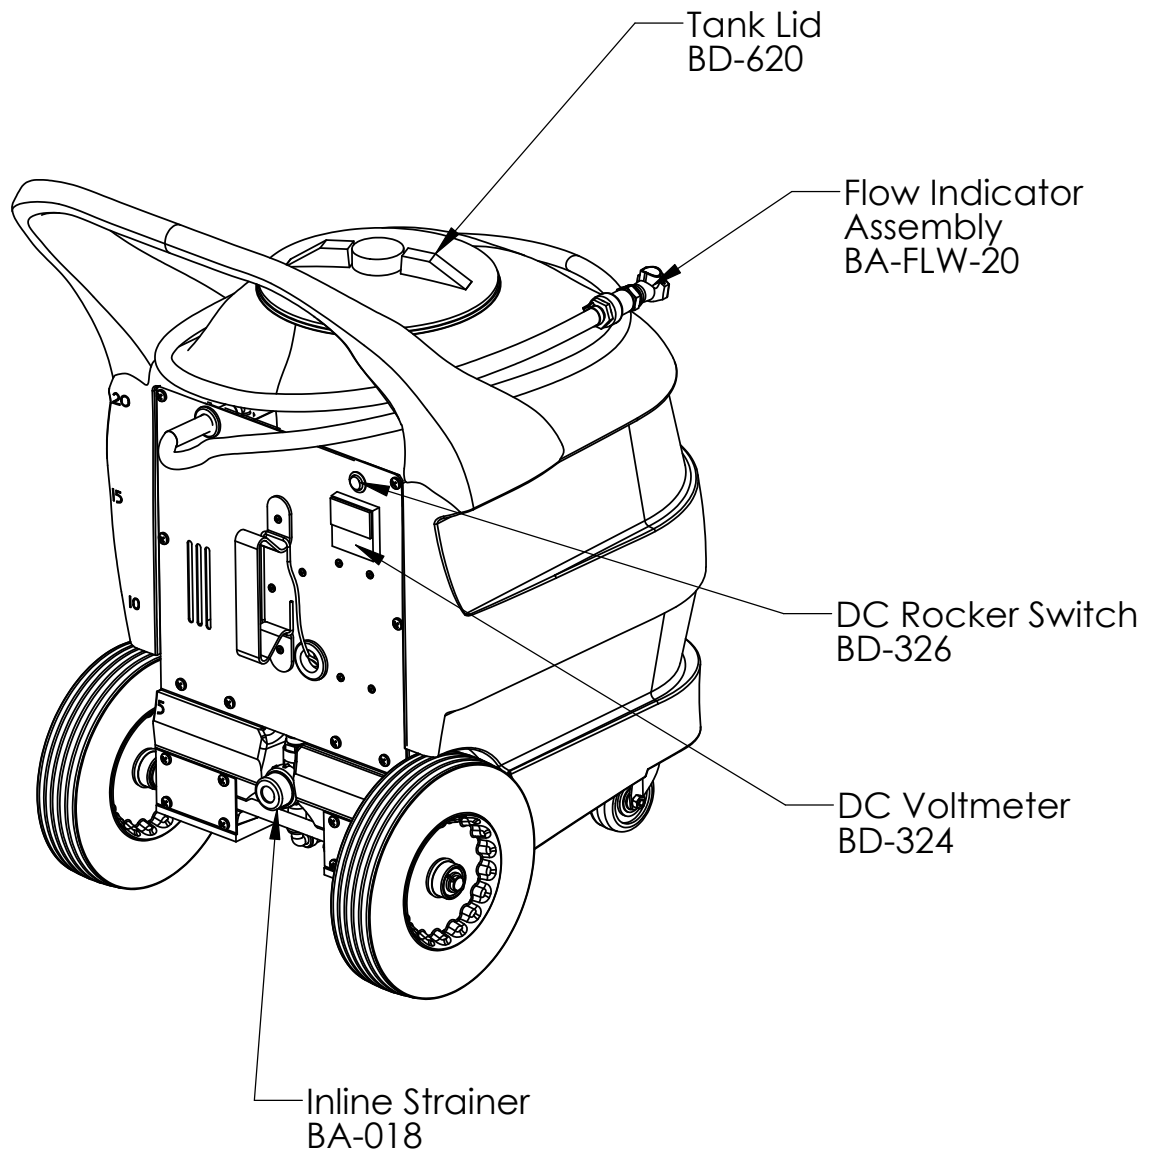

SPARE PARTS FOR DOMESTIC 12 VDC PORTABLE WATER CART P/N BA-MS-105

Battery is P/N BD-607 and is located inside the cart