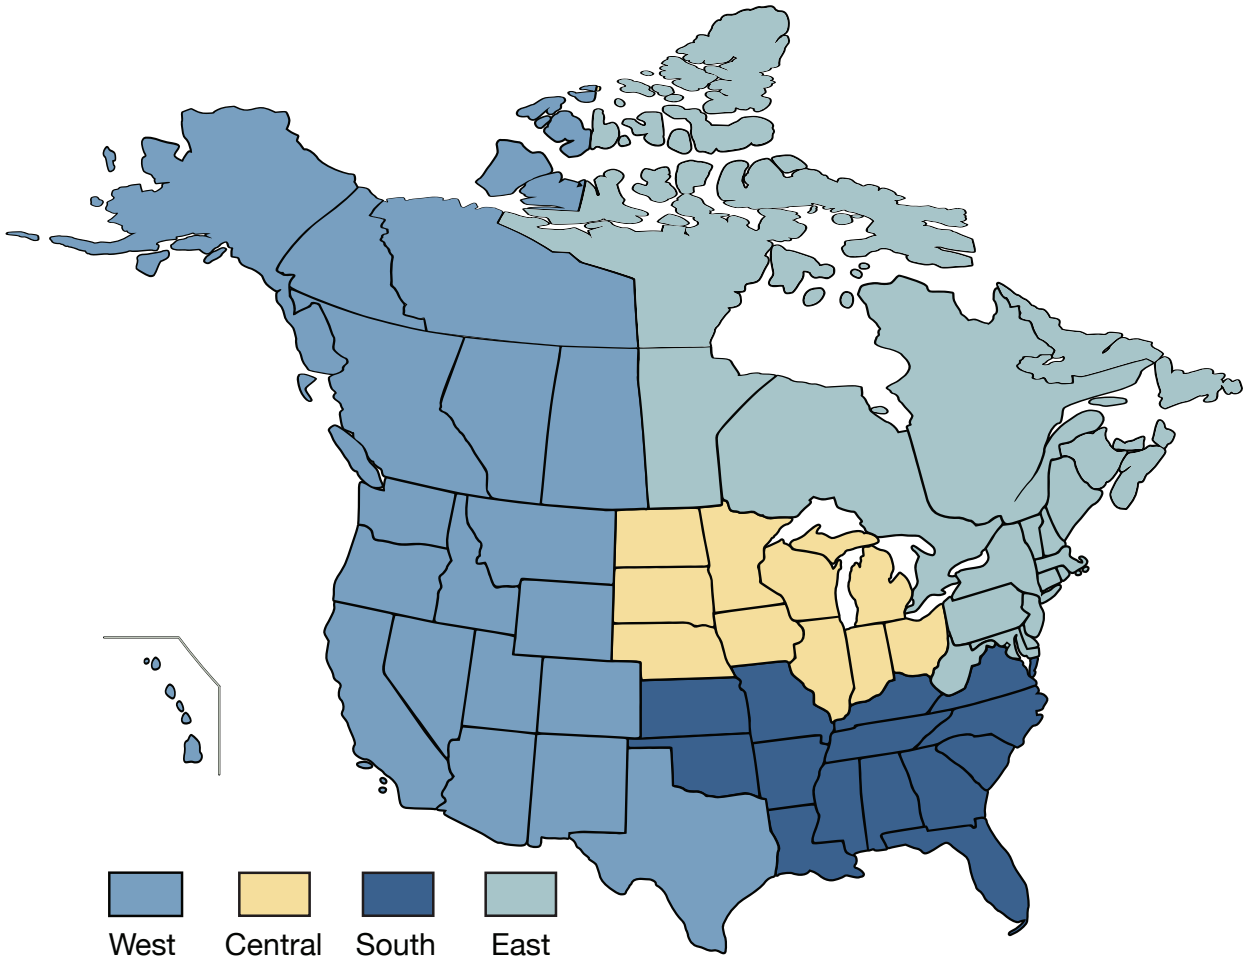

CONTACTS

Sales Representatives and Regions

Kyle McKee, *Western Regional/OEM Sales Manager*
kmckee@flow-rite.com, 616.552.3228

Ashley Tobin, *Eastern Regional/OEM Sales Manager*
atobin@flow-rite.com, 616.215.2368

Central Region by account
customerservice@flow-rite.com, 616.583.1700

Rob McKnight, *Southern Regional/OEM Sales Manager*
rmcknight@flow-rite.com, 616.430.0871

Todd Cowan, *Business Development Manager, Deep Cycle*
tcowan@flow-rite.com, 616.318.9682

SUPPORT

Ron Mitchell, *Customer Service Manager*
rmitchell@flow-rite.com, 616.277.5149

Sam Spielmaker, *Sales/Technical Support Coordinator*
sspielmaker@flow-rite.com, 616.277.5292

960 74th Street SW
Byron Center, MI 49315
616.583.1700
flow-rite.com