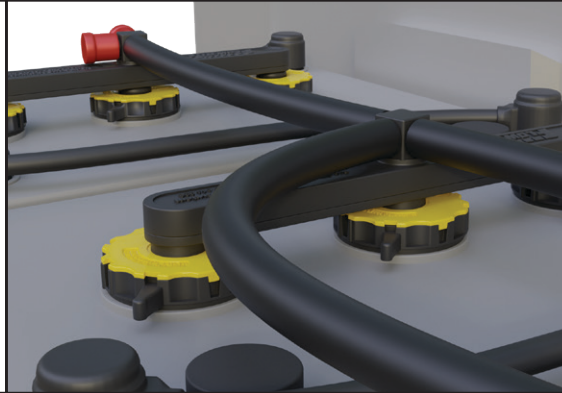

SAVE MONEY

Flow-Rite's ROI calculators show how much an operation will save in labor costs. Other cost savings include cleaner battery tops, equipment, and floors.

FASTER

Snap-on / snap-off water supply connections and fast filling allow for you to fill each battery in less than one minute.

Pro-Fill

Single-Point Battery Watering System

Your battery maintenance is faster, safer, and more reliable with Flow-Rite's single-point watering system! Pro-Fill is an engineered system with automatic shut-off valves and interconnecting tubing. Simply replace the existing vent caps with your new valves, then add the quick coupler. Once connected to a water supply, the water flows until each battery cell independently reaches the correct electrolyte level.

ProFill

On-Board Battery
Watering System

Patented shut-off valves replace vent caps.

Acid-resistant tubing connects the valves.

A water supply is connected using a quick coupler to fill batteries.

The patented flow indicator signals when to disconnect the coupler.

Distributed by:

FEATURES

- Patented three-port 360° swivel tees
- Acid-resistant tubing
- Wide pressure range
- Many water supply options
- Winged caps for easy installation
- 5 year warranty

960 74th Street SW
Byron Center, MI 49315
616.583.1700
flow-rite.com