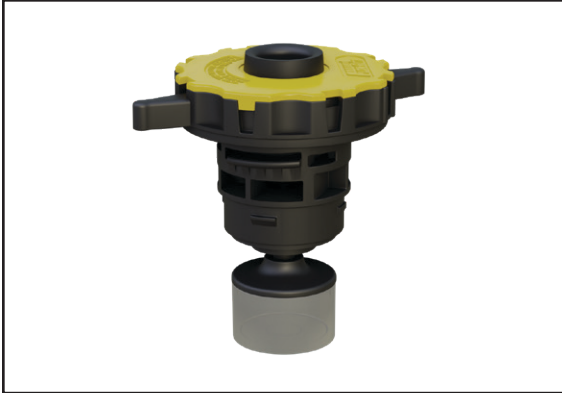

SAVE MONEY

Flow-Rite's ROI calculators show how much an operation will save in labor costs. Other cost savings include cleaner battery tops, equipment, and floors.

FASTER

Snap-on / snap-off water supply connections and fast filling allow for you to fill each battery in less than one minute.

Pro-Fill

Single-Point Battery Watering System

Your battery maintenance is faster, safer, and more reliable with Flow-Rite's single-point watering system! Pro-Fill is an engineered system with automatic shut-off valves and interconnecting tubing. Simply replace the existing vent caps with your new valves, then add the quick coupler. Once connected to a water supply, the water flows until each battery cell independently reaches the correct electrolyte level.

ProFill

On-Board Battery
Watering System

Patented shut-off valves replace vent caps.

Acid-resistant tubing connects the valves.

A water supply is connected using a quick coupler to fill batteries.

The patented flow indicator signals when to disconnect the coupler.

Distributed by:

FEATURES

- Patented three-port 360° swivel tees
- Acid-resistant tubing
- Wide pressure range
- Many water supply options
- Winged caps for easy installation
- 5 year warranty

960 74th Street SW
Byron Center, MI 49315
616.583.1700
flow-rite.com